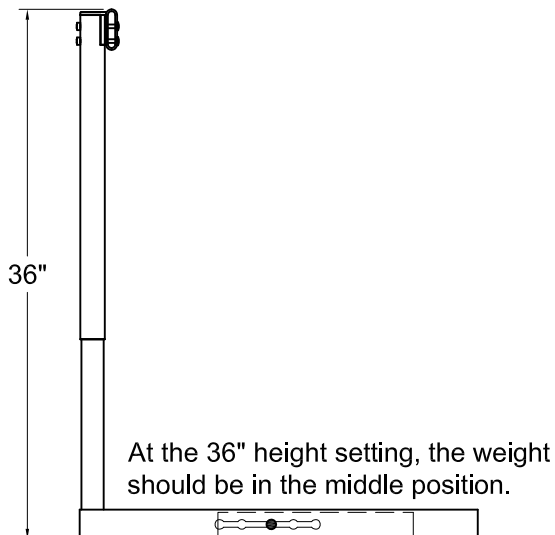

www.gillathletics.com
800-637-3090

406 - NATIONAL ALUMINUM HURDLE CUSTOMER INSTRUCTIONS

www.gillathletics.com
800-637-3090

406 - NATIONAL ALUMINUM HURDLE ASSEMBLY INSTRUCTIONS