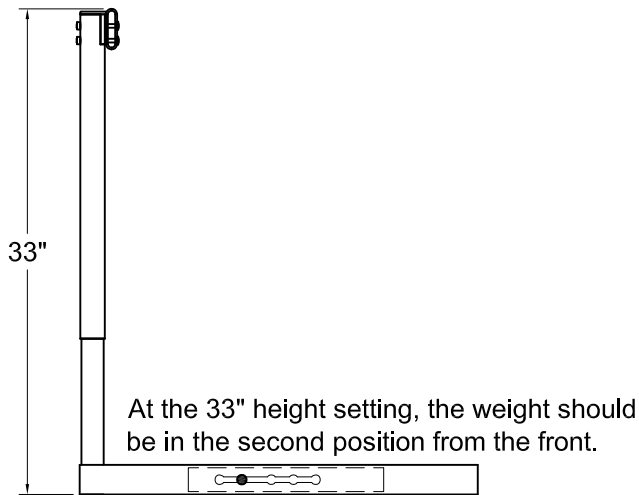

www.gillathletics.com
800-637-3090

406 - NATIONAL ALUMINUM HURDLE CUSTOMER INSTRUCTIONS

www.gillathletics.com
800-637-3090

406 - NATIONAL ALUMINUM HURDLE ASSEMBLY INSTRUCTIONS