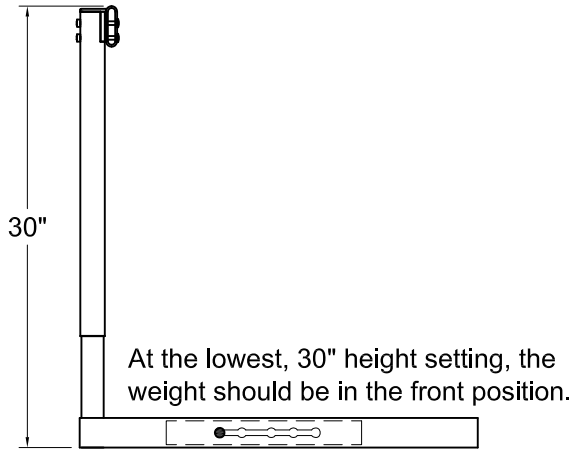

www.gillathletics.com
800-637-3090

406 - NATIONAL ALUMINUM HURDLE CUSTOMER INSTRUCTIONS

www.gillathletics.com
800-637-3090

406 - NATIONAL ALUMINUM HURDLE ASSEMBLY INSTRUCTIONS