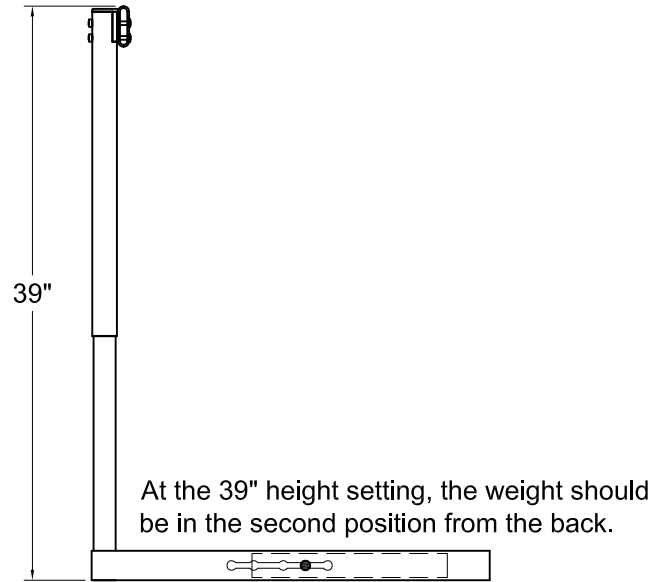

www.gillathletics.com
800-637-3090

406 - NATIONAL ALUMINUM HURDLE CUSTOMER INSTRUCTIONS

www.gillathletics.com
800-637-3090

406 - NATIONAL ALUMINUM HURDLE ASSEMBLY INSTRUCTIONS