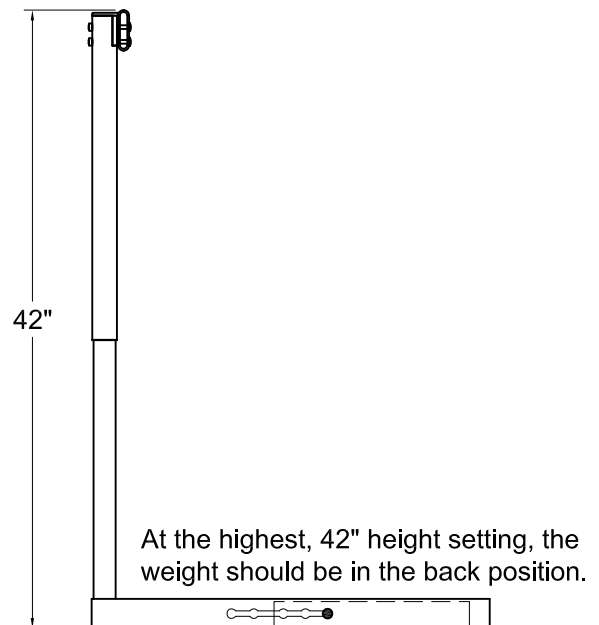

www.gillathletics.com
800-637-3090

406 - NATIONAL ALUMINUM HURDLE CUSTOMER INSTRUCTIONS

www.gillathletics.com
800-637-3090

406 - NATIONAL ALUMINUM HURDLE ASSEMBLY INSTRUCTIONS