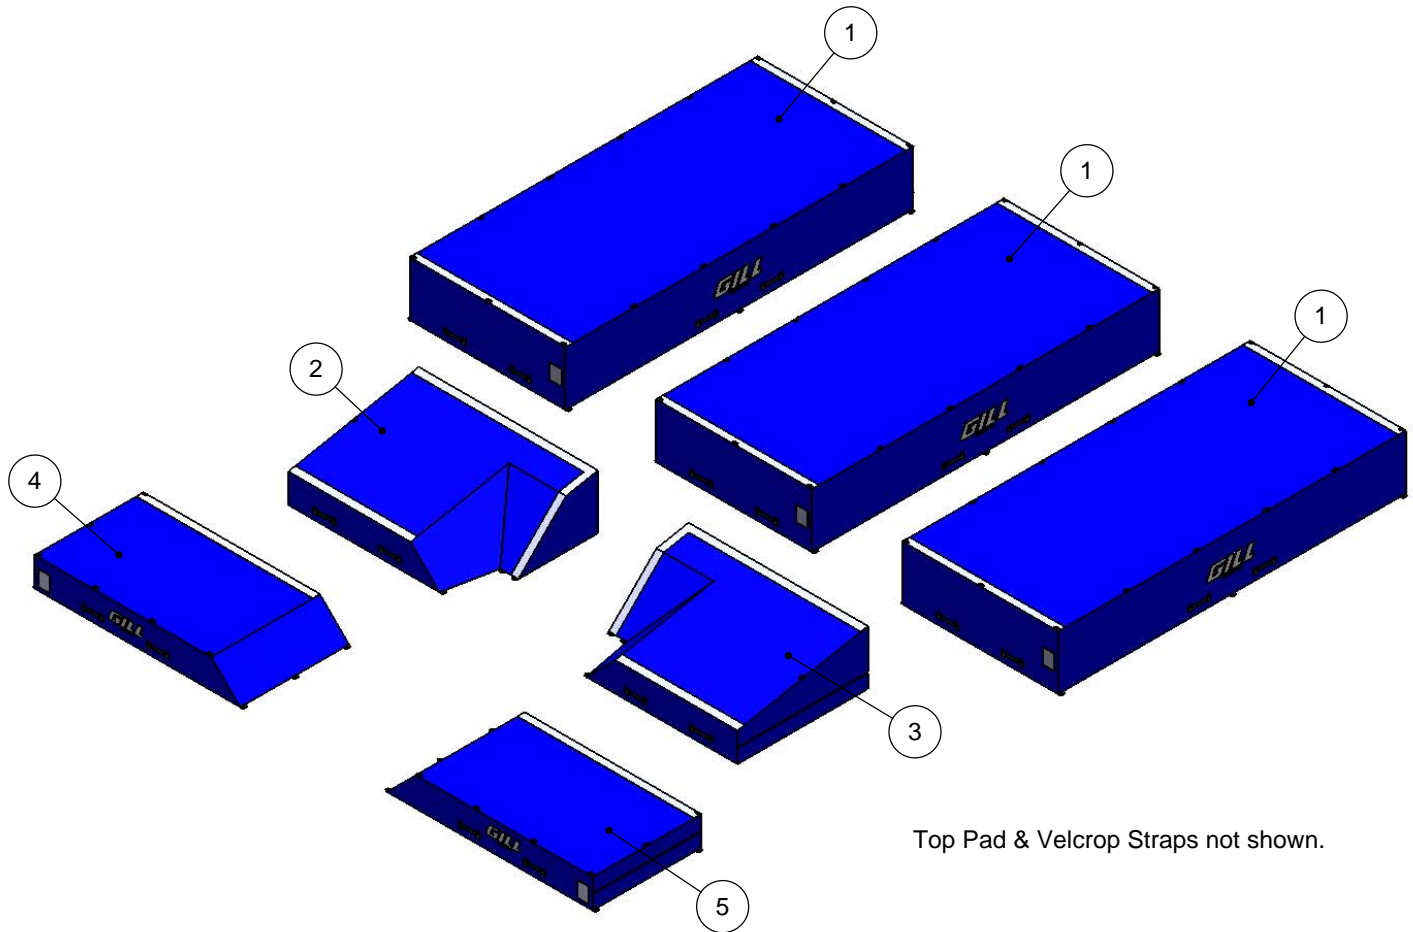

# 66511 - INTERNATIONAL POLE VAULT LANDING SYSTEM SPECIFICATION

Meets High School and NCAA specifications. IAAF certified.

Stock color is royal blue vinyl with gray mesh. Custom colors available. Additional lead times apply.

## 66511 - INTERNATIONAL POLE VAULT LANDING SYSTEM SPECIFICATION

Top Pad & Velcro Straps not shown.

ITEM NO.	DESCRIPTION	SIZE	CASING #	FOAM #	QTY.
1	Main Base Section	86" x 192" x 30"	PITS202	FOAM202	3
2	Tri-Slant Section Left	72" x 99" x 30"	PITS301	FOAM301	1
3	Tri-Slant Section Right	72" x 99" x 30"	PITS302	FOAM302	1
4	Front Extension Left	60" x 113 1/2" x 16"	PITS401	FOAM401	1
5	Front Extension Right	60" x 113 1/2" x 16"	PITS402	FOAM401	1
6	Top Pad, International		PITS502	FOAM502	1
7	Velcro Strap, Tri-Slant to Extension	94 1/2" x 9"	PITS101		2
8	Velcro Strap, Tri-Slant Tongue Joint	48 3/8" x 9"	PITS102		1
9	Velcro Strap, Base Section to Tri-Slants	252" x 9"	PITS103		1
10	Velcro Strap, Rear Base Sections	252" x 4"	PITS104		1
11	Aluminum Karabiner		N1003		40