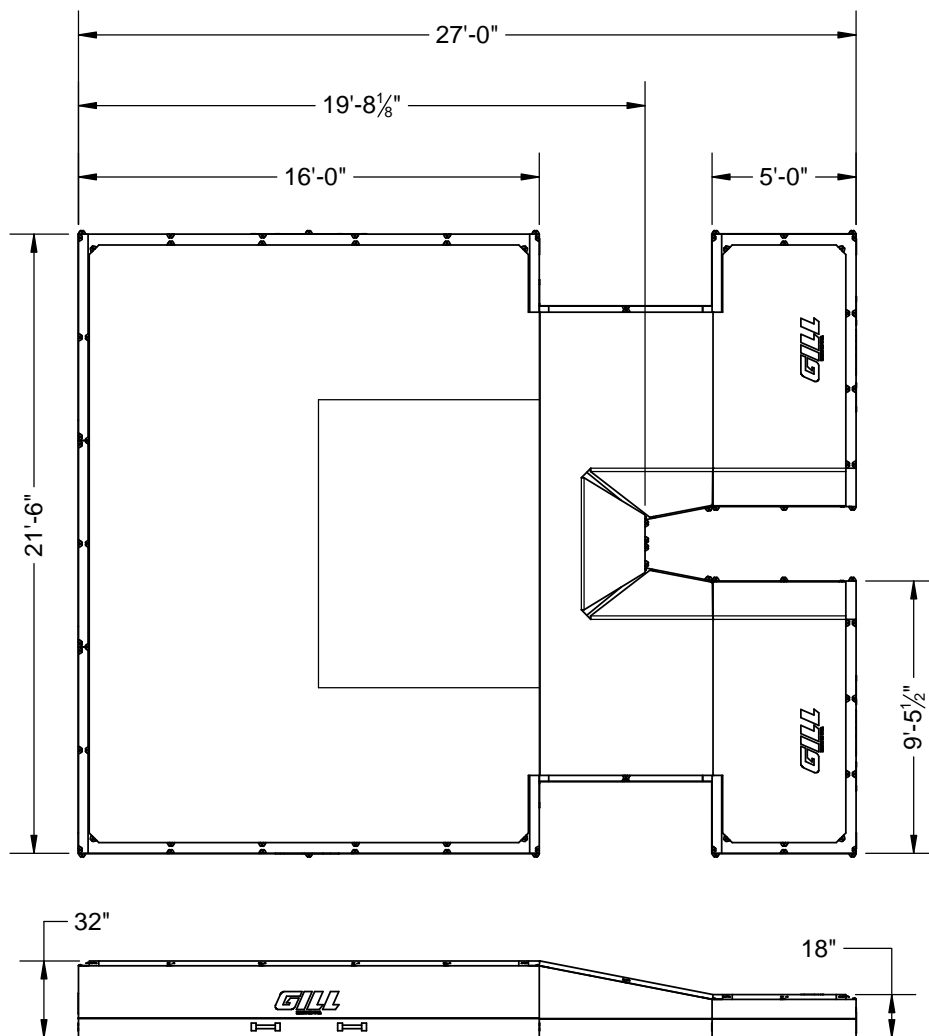

# 66511 - INTERNATIONAL POLE VAULT LANDING SYSTEM SPECIFICATION

Meets High School and NCAA specifications. IAAF certified.

Stock color is royal blue vinyl with gray mesh. Custom colors available. Additional lead times apply.

## 66511 - INTERNATIONAL POLE VAULT LANDING SYSTEM SPECIFICATION

Top Pad & Velcro Straps not shown.

ITEM NO.	DESCRIPTION	SIZE	CASING #	FOAM #	QTY.
1	Main Base Section	86" x 192" x 30"	PITS202	FOAM202	3
2	Tri-Slant Section Left	72" x 99" x 30"	PITS301	FOAM301	1
3	Tri-Slant Section Right	72" x 99" x 30"	PITS302	FOAM302	1
4	Front Extension Left	60" x 113 1/2" x 16"	PITS401	FOAM401	1
5	Front Extension Right	60" x 113 1/2" x 16"	PITS402	FOAM401	1
6	Top Pad, International		PITS502	FOAM502	1
7	Velcro Strap, Tri-Slant to Extension	94 1/2" x 9"	PITS101		2
8	Velcro Strap, Tri-Slant Tongue Joint	48 3/8" x 9"	PITS102		1
9	Velcro Strap, Base Section to Tri-Slants	252" x 9"	PITS103		1
10	Velcro Strap, Rear Base Sections	252" x 4"	PITS104		1
11	Aluminum Karabiner		N1003		40