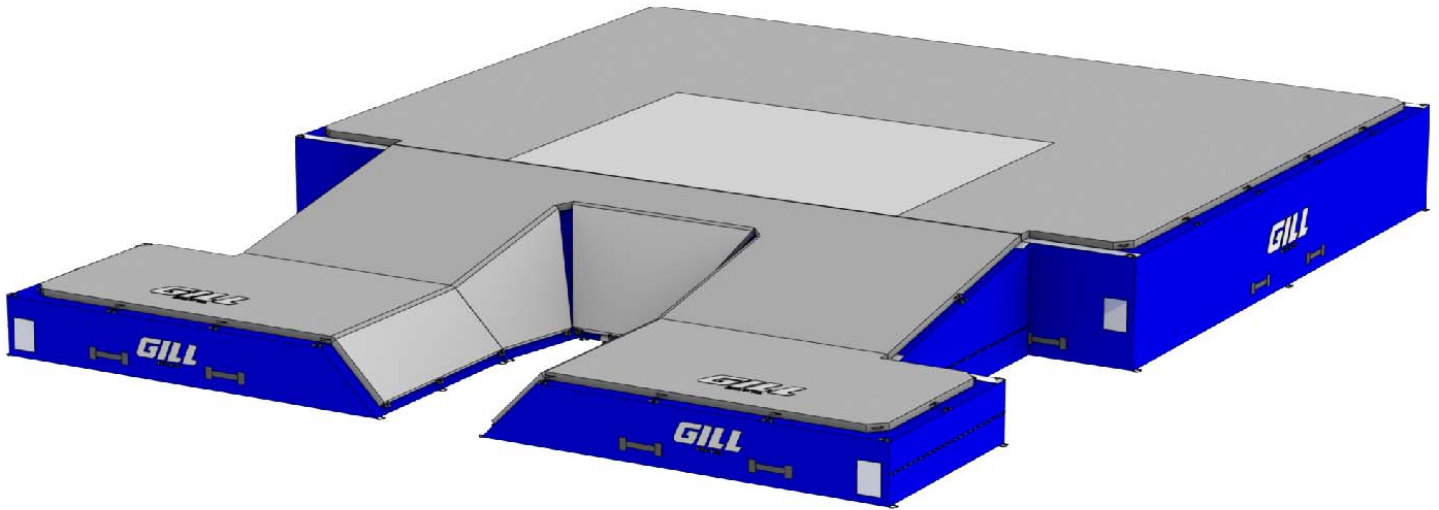

# 66511 - INTERNATIONAL POLE VAULT LANDING SYSTEM SPECIFICATION

Meets High School and NCAA specifications. IAAF certified.

Stock color is royal blue vinyl with gray mesh. Custom colors available. Additional lead times apply.

## 66511 - INTERNATIONAL POLE VAULT LANDING SYSTEM SPECIFICATION

Top Pad & Velcro Straps not shown.

ITEM NO.	DESCRIPTION	SIZE	CASING #	FOAM #	QTY.
1	Main Base Section	86" x 192" x 30"	PITS202	FOAM202	3
2	Tri-Slant Section Left	72" x 99" x 30"	PITS301	FOAM301	1
3	Tri-Slant Section Right	72" x 99" x 30"	PITS302	FOAM302	1
4	Front Extension Left	60" x 113 1/2" x 16"	PITS401	FOAM401	1
5	Front Extension Right	60" x 113 1/2" x 16"	PITS402	FOAM401	1
6	Top Pad, International		PITS502	FOAM502	1
7	Velcro Strap, Tri-Slant to Extension	94 1/2" x 9"	PITS101		2
8	Velcro Strap, Tri-Slant Tongue Joint	48 3/8" x 9"	PITS102		1
9	Velcro Strap, Base Section to Tri-Slants	252" x 9"	PITS103		1
10	Velcro Strap, Rear Base Sections	252" x 4"	PITS104		1
11	Aluminum Karabiner		N1003		40