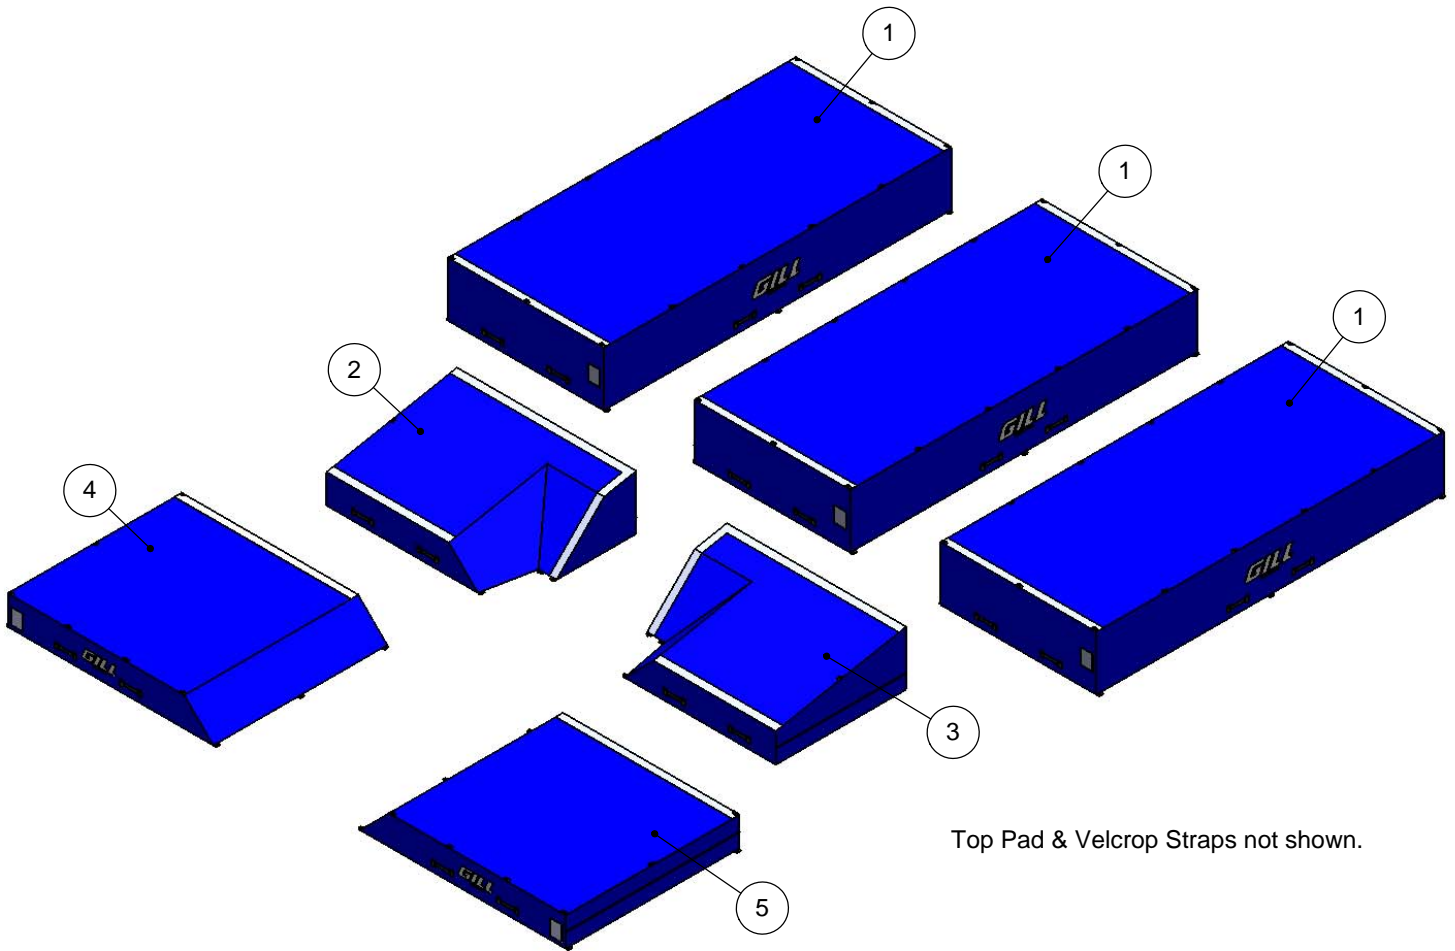

www.gillathletics.com
800-637-3090

66711 - MAXIMUS POLE VAULT LANDING SYSTEM SPECIFICATION

Meets High School and NCAA specifications. IAAF certified.

Used at the 2009 US Indoor Championships, the oversized Maximum PV Landing System is the safest in the industry.

Stock color is royal blue vinyl with gray mesh. Custom colors available. Additional lead times apply.

www.gillathletics.com
800-637-3090

66711 - MAXIMUS POLE VAULT LANDING SYSTEM SPECIFICATION

Top Pad & Velcro Straps not shown.

ITEM NO.	DESCRIPTION	SIZE	CASING #	FOAM #	QTY.
1	Main Base Section	86" x 192" x 30"	PITS202	FOAM202	3
2	Tri-Slant Section Left	72" x 99" x 30"	PITS301	FOAM301	1
3	Tri-Slant Section Right	72" x 99" x 30"	PITS302	FOAM302	1
4	Front Extension Left	96" x 113 1/2" x 16"	PITS403	FOAM403	1
5	Front Extension Right	96" x 113 1/2" x 16"	PITS404	FOAM403	1
6	Top Pad, Maximus		PITS503	FOAM503	1
7	Velcro Strap, Tri-Slant to Extension	94 1/2" x 9"	PITS101		2
8	Velcro Strap, Tri-Slant Tongue Joint	48 3/8" x 9"	PITS102		1
9	Velcro Strap, Base Section to Tri-Slants	252" x 9"	PITS103		1
10	Velcro Strap, Rear Base Sections	252" x 4"	PITS104		1
11	Aluminum Karabiners		N1003		40