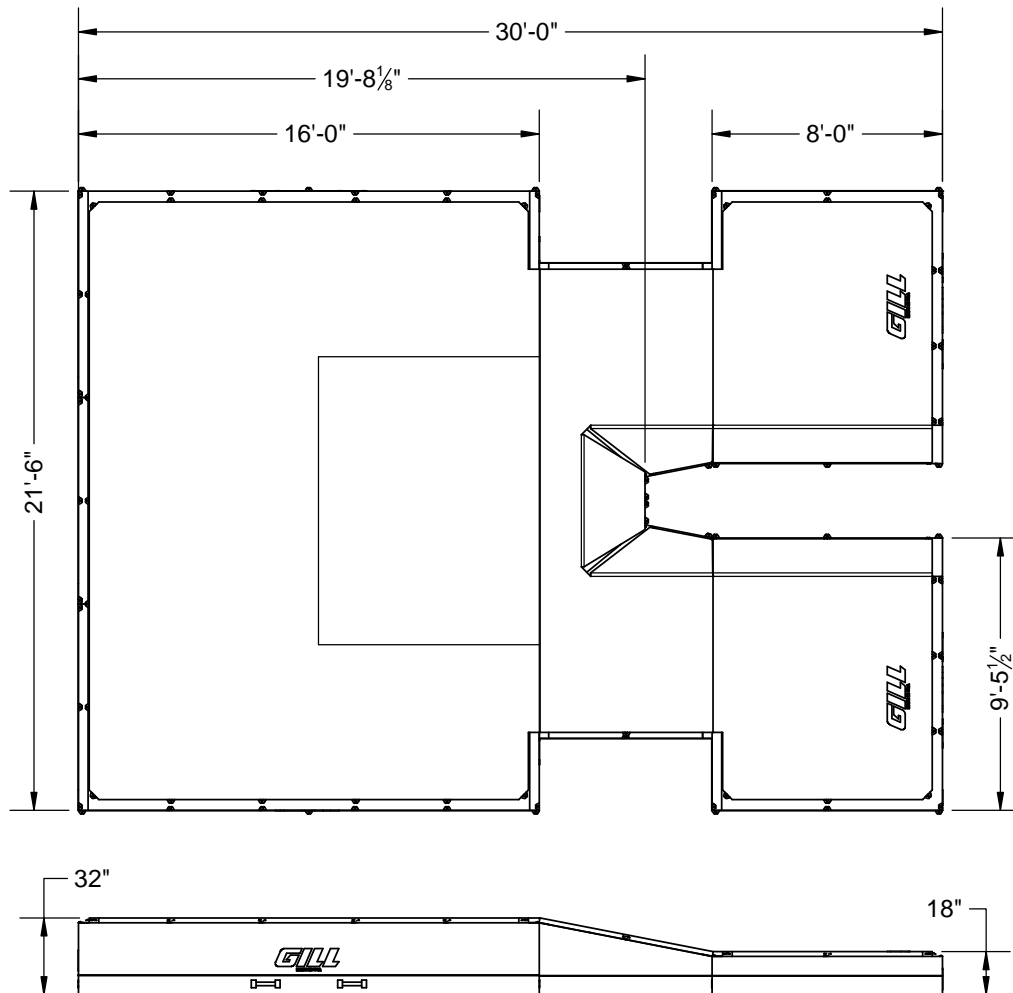

www.gillathletics.com
800-637-3090

66711 - MAXIMUS POLE VAULT LANDING SYSTEM SPECIFICATION

Meets High School and NCAA specifications. IAAF certified.

Used at the 2009 US Indoor Championships, the oversized Maximum PV Landing System is the safest in the industry.

Stock color is royal blue vinyl with gray mesh. Custom colors available. Additional lead times apply.

www.gillathletics.com
800-637-3090

66711 - MAXIMUS POLE VAULT LANDING SYSTEM SPECIFICATION

Top Pad & Velcro Straps not shown.

ITEM NO.	DESCRIPTION	SIZE	CASING #	FOAM #	QTY.
1	Main Base Section	86" x 192" x 30"	PITS202	FOAM202	3
2	Tri-Slant Section Left	72" x 99" x 30"	PITS301	FOAM301	1
3	Tri-Slant Section Right	72" x 99" x 30"	PITS302	FOAM302	1
4	Front Extension Left	96" x 113 1/2" x 16"	PITS403	FOAM403	1
5	Front Extension Right	96" x 113 1/2" x 16"	PITS404	FOAM403	1
6	Top Pad, Maximus		PITS503	FOAM503	1
7	Velcro Strap, Tri-Slant to Extension	94 1/2" x 9"	PITS101		2
8	Velcro Strap, Tri-Slant Tongue Joint	48 3/8" x 9"	PITS102		1
9	Velcro Strap, Base Section to Tri-Slants	252" x 9"	PITS103		1
10	Velcro Strap, Rear Base Sections	252" x 4"	PITS104		1
11	Aluminum Karabiners		N1003		40