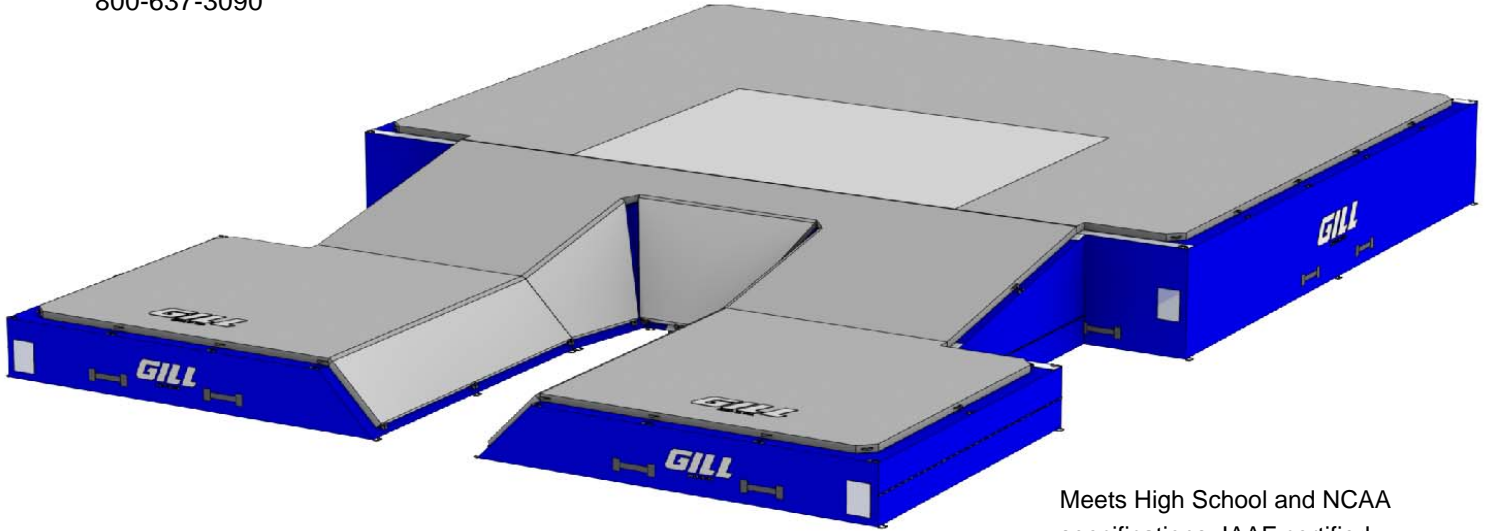

www.gillathletics.com
800-637-3090

66711 - MAXIMUS POLE VAULT LANDING SYSTEM SPECIFICATION

Meets High School and NCAA specifications. IAAF certified.

Used at the 2009 US Indoor Championships, the oversized Maximum PV Landing System is the safest in the industry.

Stock color is royal blue vinyl with gray mesh. Custom colors available. Additional lead times apply.

www.gillathletics.com
800-637-3090

66711 - MAXIMUS POLE VAULT LANDING SYSTEM SPECIFICATION

Top Pad & Velcro Straps not shown.

ITEM NO.	DESCRIPTION	SIZE	CASING #	FOAM #	QTY.
1	Main Base Section	86" x 192" x 30"	PITS202	FOAM202	3
2	Tri-Slant Section Left	72" x 99" x 30"	PITS301	FOAM301	1
3	Tri-Slant Section Right	72" x 99" x 30"	PITS302	FOAM302	1
4	Front Extension Left	96" x 113 1/2" x 16"	PITS403	FOAM403	1
5	Front Extension Right	96" x 113 1/2" x 16"	PITS404	FOAM403	1
6	Top Pad, Maximus		PITS503	FOAM503	1
7	Velcro Strap, Tri-Slant to Extension	94 1/2" x 9"	PITS101		2
8	Velcro Strap, Tri-Slant Tongue Joint	48 3/8" x 9"	PITS102		1
9	Velcro Strap, Base Section to Tri-Slants	252" x 9"	PITS103		1
10	Velcro Strap, Rear Base Sections	252" x 4"	PITS104		1
11	Aluminum Karabiners		N1003		40