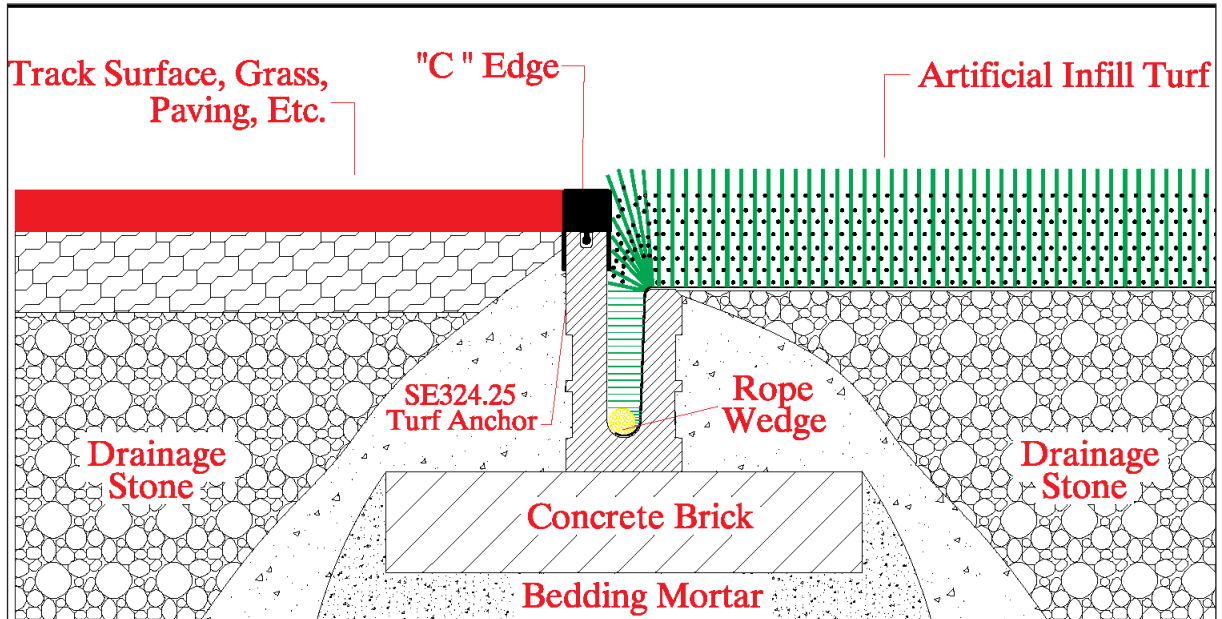

## SportsEdge® Artificial Turf Anchor

As the synthetic turf industry continues to grow and evolve, addressing the interface between the playing field and various other surfaces has become a fundamental concern.

The **SportsEdge Turf Anchor** is manufactured specifically for anchoring either artificial infill turf systems or traditional 1/2" - 3/4" knitted turf. The SportsEdge Turf Anchor eliminates the problems associated with a traditional concrete curb and a wood nailer, and various other methods that fail to address the safety concerns of designers and owners. This innovative product improves athletes' safety and overall aesthetics for any artificial turf project.

SportsEdge® Turf Anchor across the D zone

## **SportsEdge Turf Anchor Advantages:**

- SAFETY: 3/4" Resilient Rubber is Exposed in the Finished Edge.
  - a. Exposed Concrete and Hard Surfaces are Minimized / Eliminated.
  - b. Virtually No Elevation Changes or Trip Hazards; Smooth Transition between Various Surfaces.
- A Wood Nailer Below Grade is Eliminated.
- Infill Material is Contained with the Built-In 1 1/2" Offset.
- Aesthetics: SportsEdge Turf Anchor Provides the Cleanest Possible Finished Edge Detail.