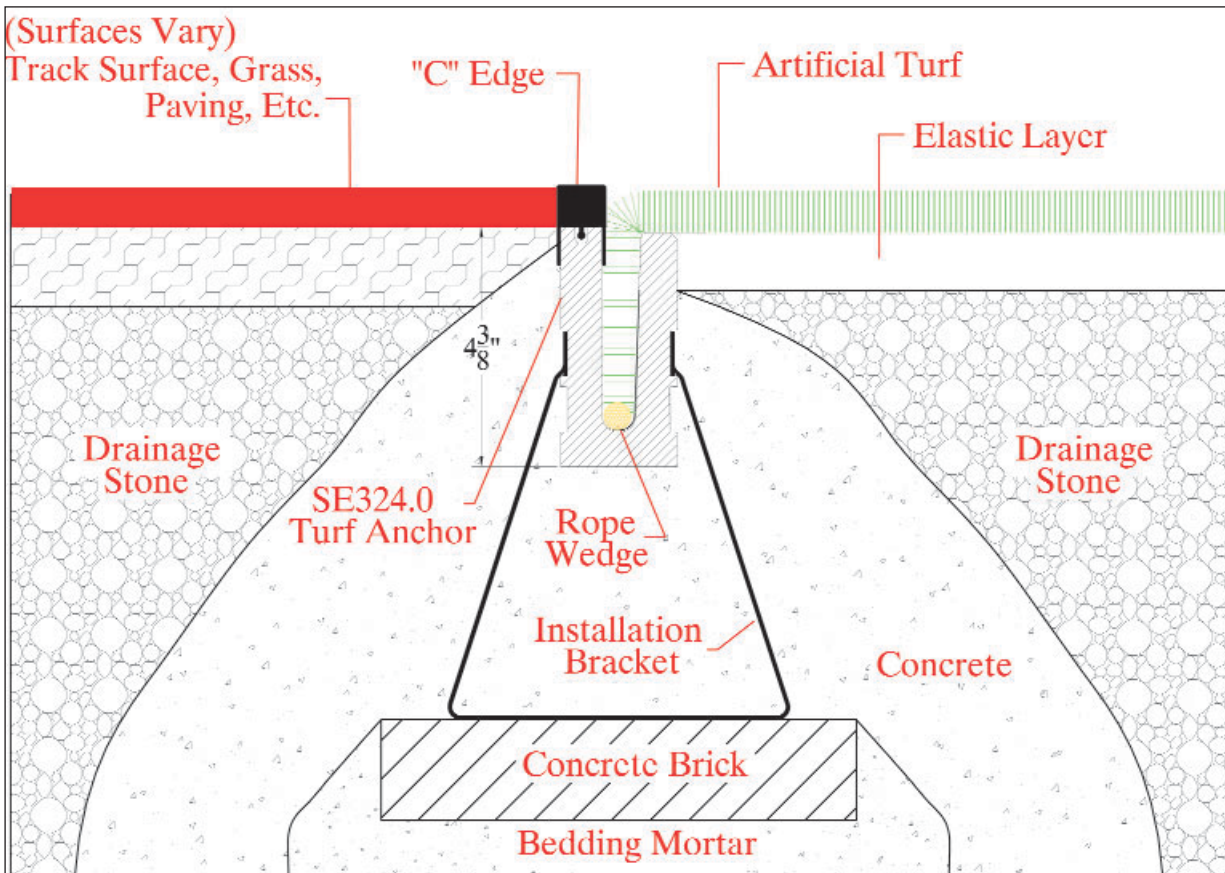

SE324.0 1/2" Artificial Turf

DISCLAIMER: The customer and the customer's architects, engineers, consultants and other professionals are completely responsible for the selection, installation, and maintenance of any product purchased from ABT, and EXCEPT AS EXPRESSLY PROVIDED IN ABT'S STANDARD WARRANTIES, ABT MAKES NO WARRANTY, EXPRESS OR IMPLIED, AS TO THE SUITABILITY, DESIGN, MERCHANTABILITY, OR FITNESS OF THE PRODUCT FOR CUSTOMER'S APPLICATION. Copies of ABT's standard warranties are available upon request.