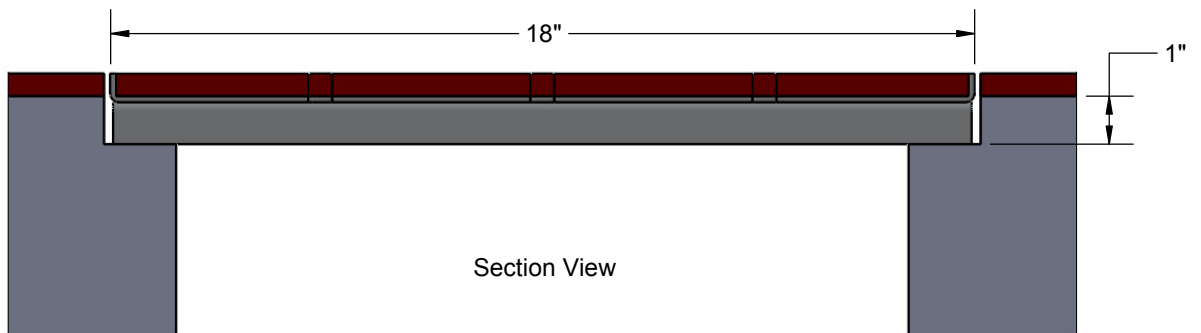

# 73015036 - SAND TRAP LID RECESSED FOR TRACK SURFACE SPECIFICATION

Standard size is 18" x 36" (nominal)  
Special length panels are available between 18 and 35"

Manufactured from 1/8" aluminum sheet metal.

Recessed tray to be filled with poured or roll-out track surface (provided by others)

Includes spacers to easily block out slots when filling tray with poured track surface.

Section View