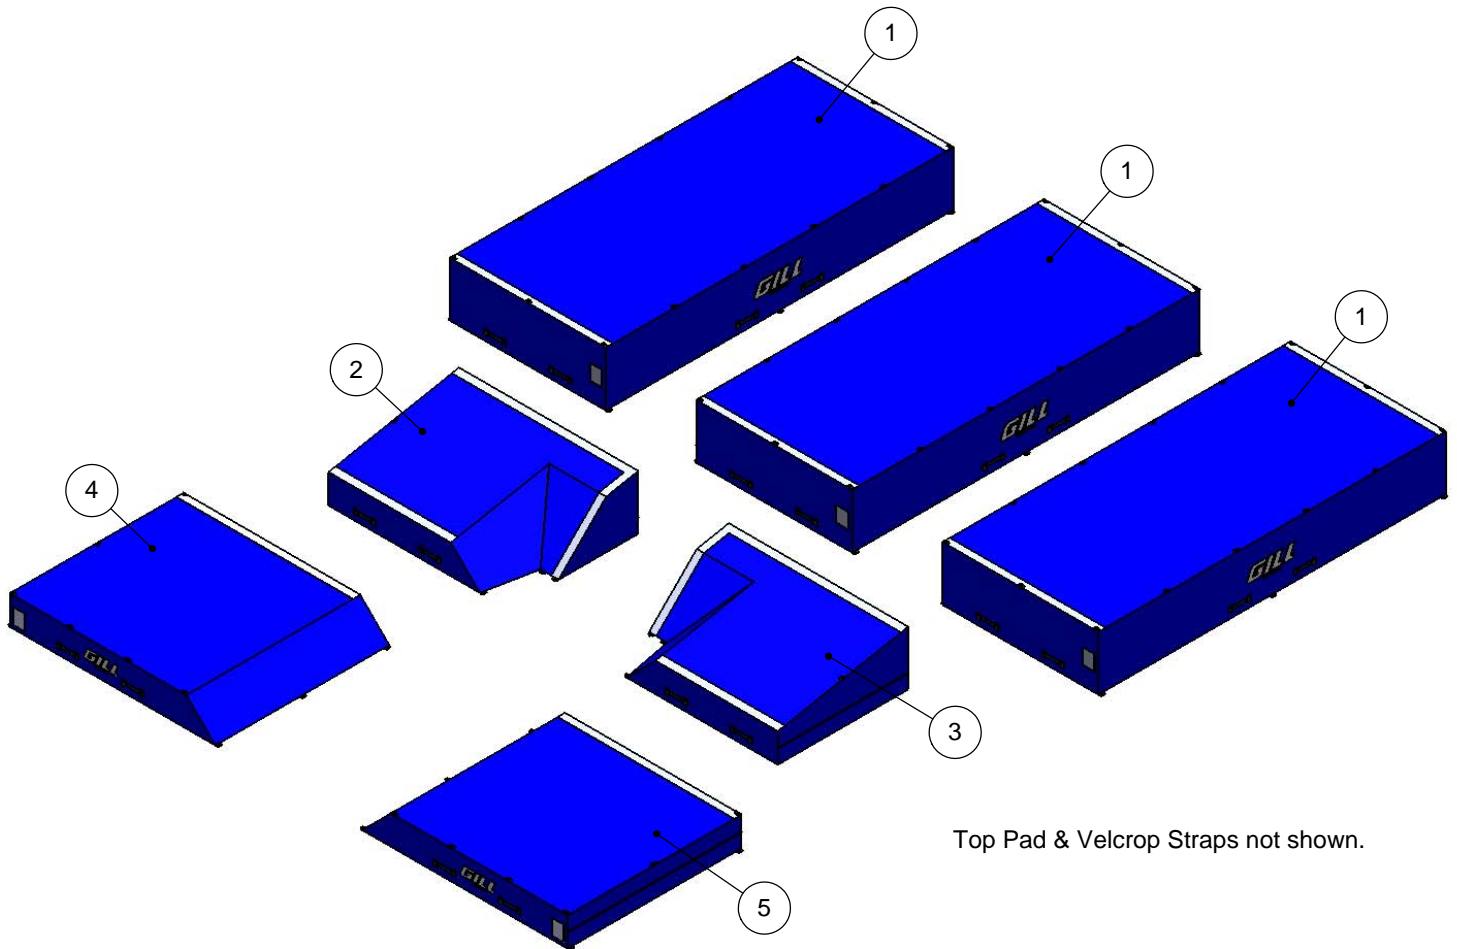

www.gillathletics.com
800-637-3090

66711 - MAXIMUS POLE VAULT LANDING SYSTEM SPECIFICATION

Meets High School and NCAA specifications. IAAF certified.

Used at the 2009 US Indoor Championships, the oversized Maximum PV Landing System is the safest in the industry.

Stock color is royal blue vinyl with gray mesh. Custom colors available. Additional lead times apply.

www.gillathletics.com
800-637-3090

66711 - MAXIMUS POLE VAULT LANDING SYSTEM SPECIFICATION

Top Pad & Velcro Straps not shown.

ITEM NO.	DESCRIPTION	SIZE	CASING #	FOAM #	QTY.
1	Main Base Section	86" x 192" x 30"	PITS202	FOAM202	3
2	Tri-Slant Section Left	72" x 99" x 30"	PITS301	FOAM301	1
3	Tri-Slant Section Right	72" x 99" x 30"	PITS302	FOAM302	1
4	Front Extension Left	96" x 113 1/2" x 16"	PITS403	FOAM403	1
5	Front Extension Right	96" x 113 1/2" x 16"	PITS404	FOAM403	1
6	Top Pad, Maximus		PITS513	FOAM513	1
7	Velcro Strap, Tri-Slant to Extension	94 1/2" x 9"	PITS101		2
8	Velcro Strap, Tri-Slant Tongue Joint	48 3/8" x 9"	PITS102		1
9	Velcro Strap, Base Section to Tri-Slants	252" x 9"	PITS103		1
10	Velcro Strap, Rear Base Sections	252" x 4"	PITS104		1
11	Aluminum Karabiners		N1003		40