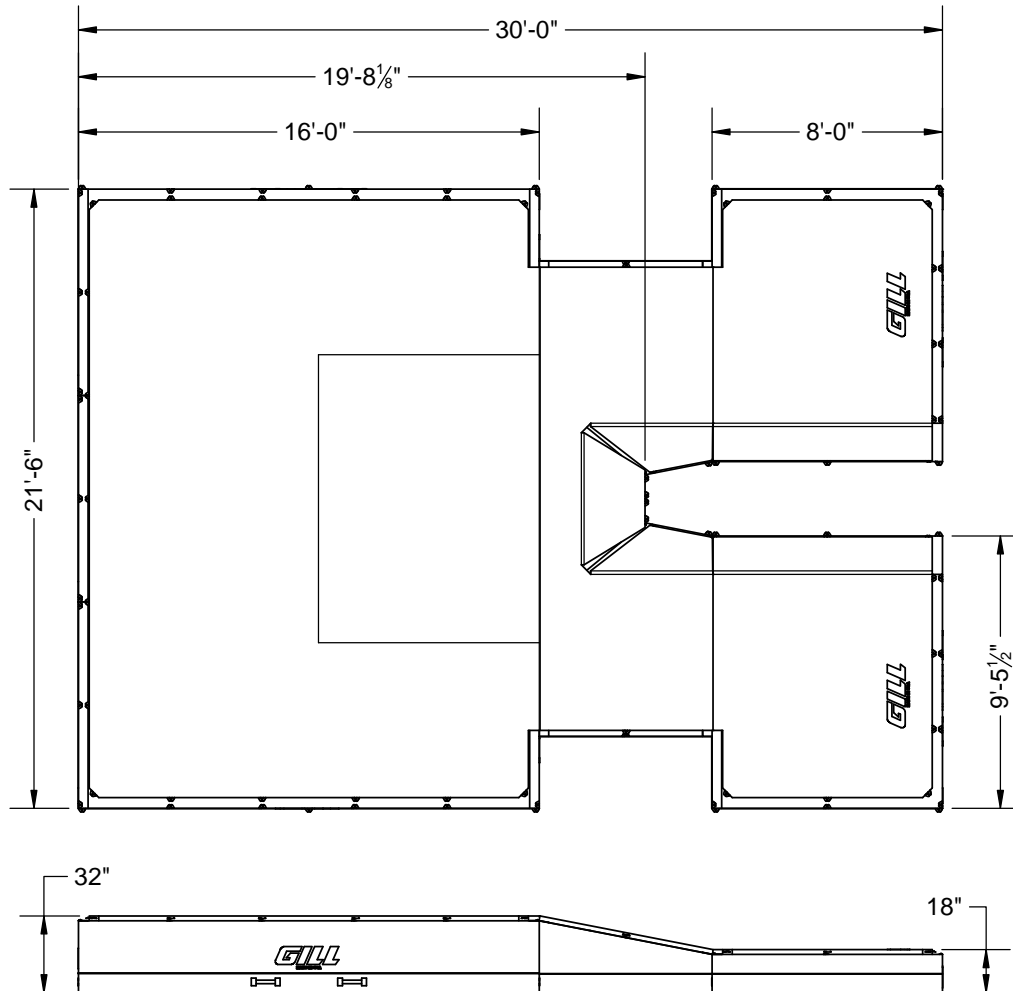

www.gillathletics.com
800-637-3090

66711 - MAXIMUS POLE VAULT LANDING SYSTEM SPECIFICATION

Meets High School and NCAA specifications. IAAF certified.

Used at the 2009 US Indoor Championships, the oversized Maximum PV Landing System is the safest in the industry.

Stock color is royal blue vinyl with gray mesh. Custom colors available. Additional lead times apply.

www.gillathletics.com
800-637-3090

66711 - MAXIMUS POLE VAULT LANDING SYSTEM SPECIFICATION

Top Pad & Velcro Straps not shown.

ITEM NO.	DESCRIPTION	SIZE	CASING #	FOAM #	QTY.
1	Main Base Section	86" x 192" x 30"	PITS202	FOAM202	3
2	Tri-Slant Section Left	72" x 99" x 30"	PITS301	FOAM301	1
3	Tri-Slant Section Right	72" x 99" x 30"	PITS302	FOAM302	1
4	Front Extension Left	96" x 113 1/2" x 16"	PITS403	FOAM403	1
5	Front Extension Right	96" x 113 1/2" x 16"	PITS404	FOAM403	1
6	Top Pad, Maximus		PITS513	FOAM513	1
7	Velcro Strap, Tri-Slant to Extension	94 1/2" x 9"	PITS101		2
8	Velcro Strap, Tri-Slant Tongue Joint	48 3/8" x 9"	PITS102		1
9	Velcro Strap, Base Section to Tri-Slants	252" x 9"	PITS103		1
10	Velcro Strap, Rear Base Sections	252" x 4"	PITS104		1
11	Aluminum Karabiners		N1003		40