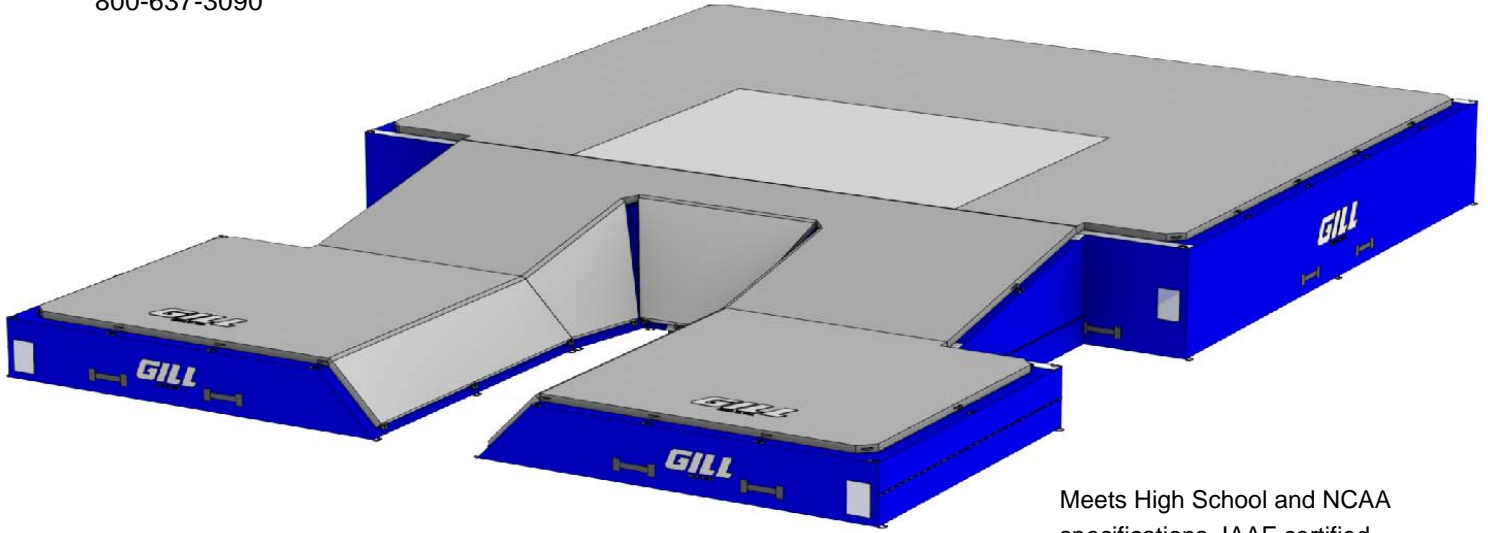

www.gillathletics.com
800-637-3090

66711 - MAXIMUS POLE VAULT LANDING SYSTEM SPECIFICATION

Meets High School and NCAA specifications. IAAF certified.

Used at the 2009 US Indoor Championships, the oversized Maximum PV Landing System is the safest in the industry.

Stock color is royal blue vinyl with gray mesh. Custom colors available. Additional lead times apply.

www.gillathletics.com
800-637-3090

66711 - MAXIMUS POLE VAULT LANDING SYSTEM SPECIFICATION

Top Pad & Velcro Straps not shown.

ITEM NO.	DESCRIPTION	SIZE	CASING #	FOAM #	QTY.
1	Main Base Section	86" x 192" x 30"	PITS202	FOAM202	3
2	Tri-Slant Section Left	72" x 99" x 30"	PITS301	FOAM301	1
3	Tri-Slant Section Right	72" x 99" x 30"	PITS302	FOAM302	1
4	Front Extension Left	96" x 113 1/2" x 16"	PITS403	FOAM403	1
5	Front Extension Right	96" x 113 1/2" x 16"	PITS404	FOAM403	1
6	Top Pad, Maximus		PITS513	FOAM513	1
7	Velcro Strap, Tri-Slant to Extension	94 1/2" x 9"	PITS101		2
8	Velcro Strap, Tri-Slant Tongue Joint	48 3/8" x 9"	PITS102		1
9	Velcro Strap, Base Section to Tri-Slants	252" x 9"	PITS103		1
10	Velcro Strap, Rear Base Sections	252" x 4"	PITS104		1
11	Aluminum Karabiners		N1003		40